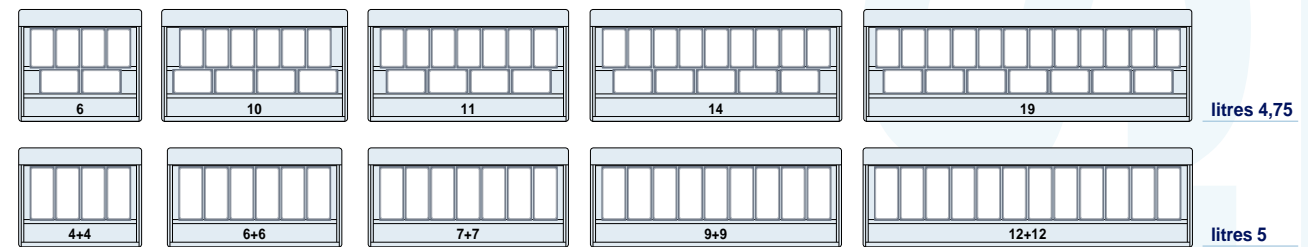

Containers composition

Technical features

	4 STD - LX	6R STD - LX	7R STD - LX	9R STD - LX	12R STD - LX
LxDxH mm	824x760x1176	1184x800x1176	1354x800x1176	1659x800x1176	2119x800x1176
Product temperature °C (Cl 3 25°-60%U.R.)	-16/-14	-16/-14	-16/-14	-16/-14	-16/-14
Containers display capacity nr. containers 5 litres	4+4	6+6	7+7	9+9	12+12
Storage capacity nr. containers litres 5	-	8	12	14	20

Lighting

ISA S.p.A.
Via del Lavoro, 5
06083 BASTIA UMBRA (PG) ITALY
Tel. 075-80171 - Fax 075-8000900
<http://www.isaitaly.com>

701513 C.02 - 12/00