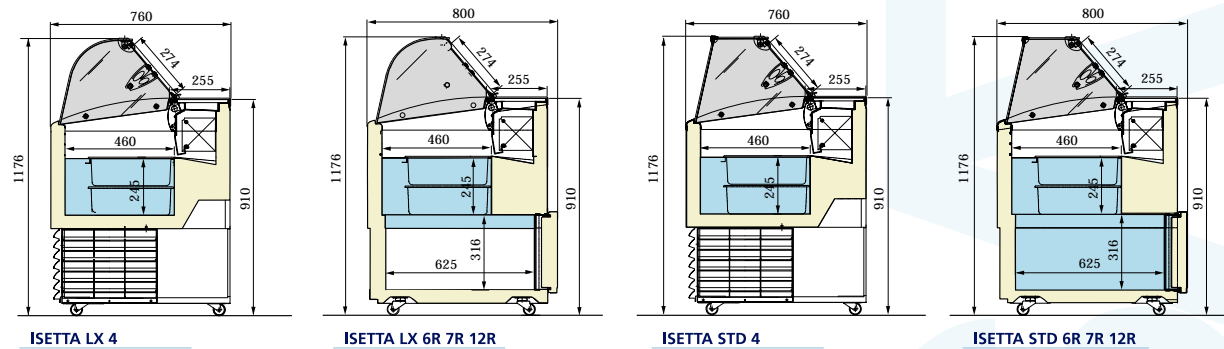

Ice cream cabinet at static refrigeration and curved glass

REFRIGERATION ARCHITECTURE