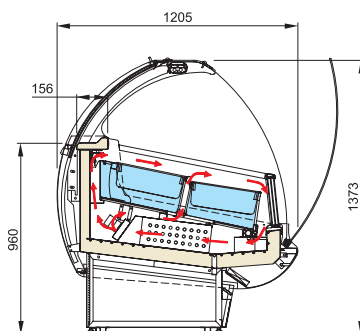

ORANGE

Pannello frontale
Front panel

Fianchi
Side panels
RAL 2001

LEMON

Pannello frontale
Front panel

Fianchi
Side panels
RAL 1032

MILLENNIUM SP

GELATOSHOW