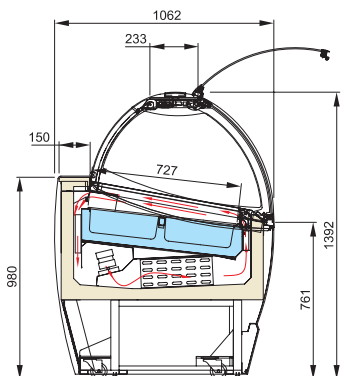

ORANGE

Pannello frontale
Front panel

Fianchi
Side panels
RAL 2001

LEMON

Pannello frontale
Front panel

Fianchi
Side panels
RAL 1032

MILLENNIUM SP

GELATOSHOW