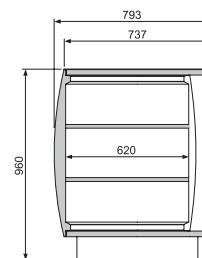

ORANGE

Pannello frontale
Front panel

Fianchi
Side panels
RAL 2001

LEMON

Pannello frontale
Front panel

Fianchi
Side panels
RAL 1032

MILLENNIUM SP

GELATOSHOW